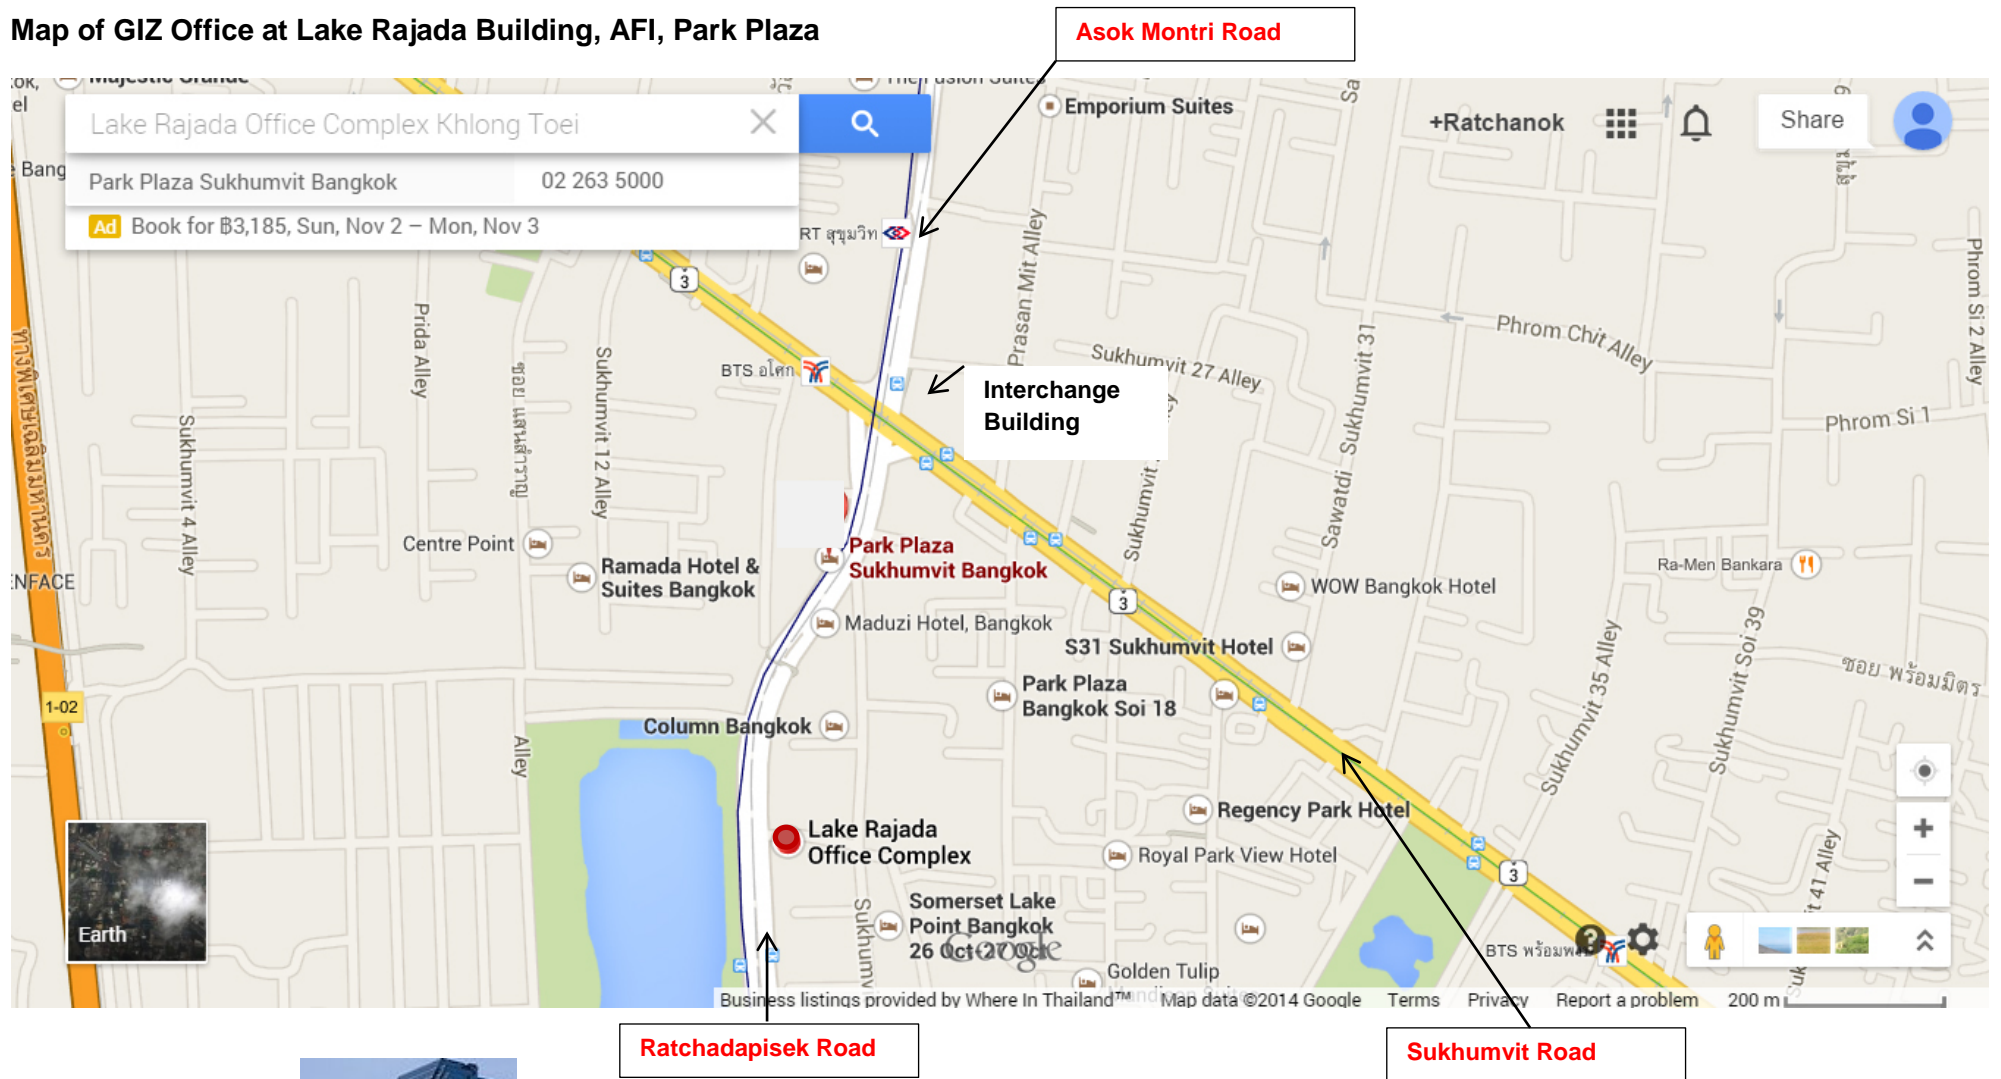

Map of GIZ Office at Lake Rajada Building, AFI, Park Plaza

GIZ (German International Cooperation)
193/63 Lake Rajada Office Complex (16th floor)
New Ratchadapisek Road, Klongtoey
Bangkok 10110 Thailand
Email: giz-thailand@giz.de
Tel: +66 2 661 9273 Fax: +66 2 661 9282