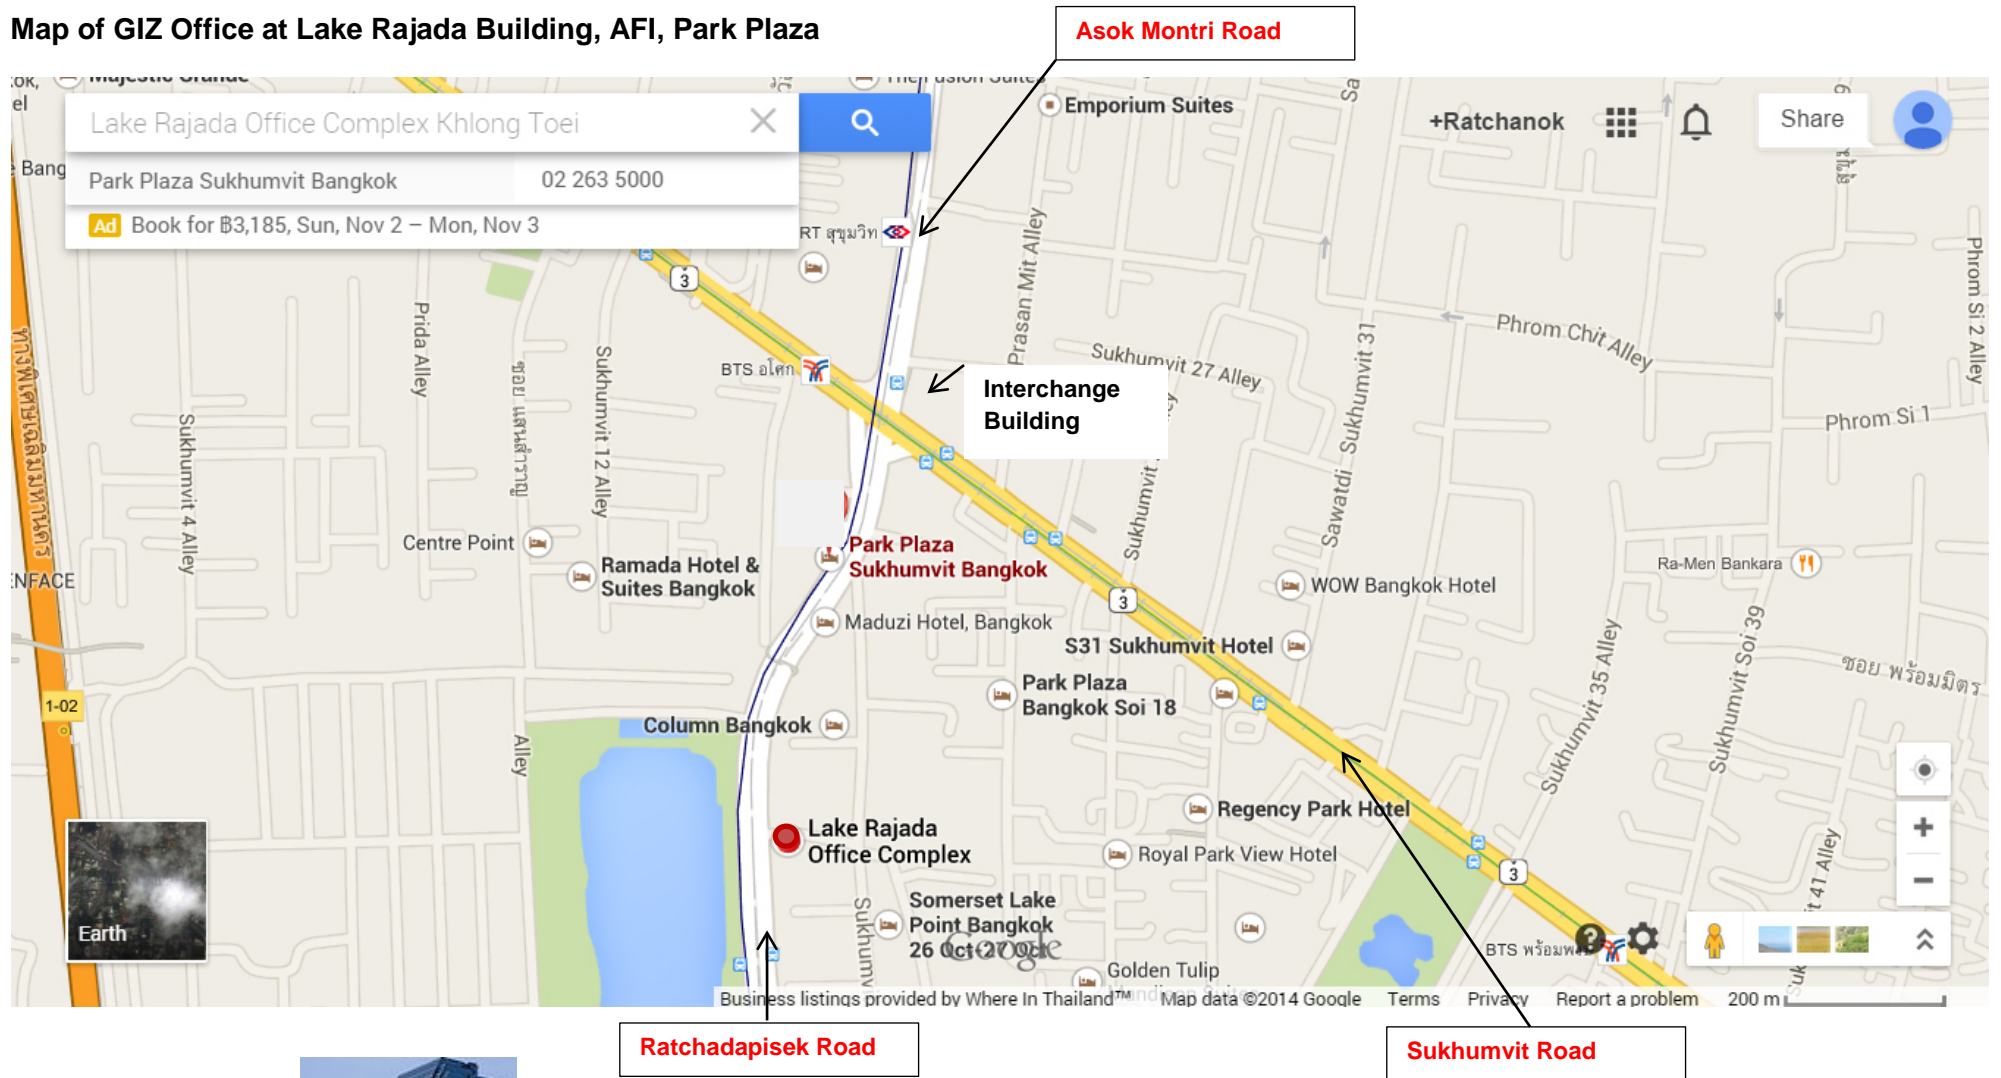

Map of GIZ Office at Lake Rajada Building, AFI, Park Plaza

GIZ (German International Cooperation)
193/63 Lake Rajada Office Complex (16th floor)
New Ratchadapisek Road, Klongtoey
Bangkok 10110 Thailand
Email: giz-thailand@giz.de
Tel: +66 2 661 9273 Fax: +66 2 661 9282